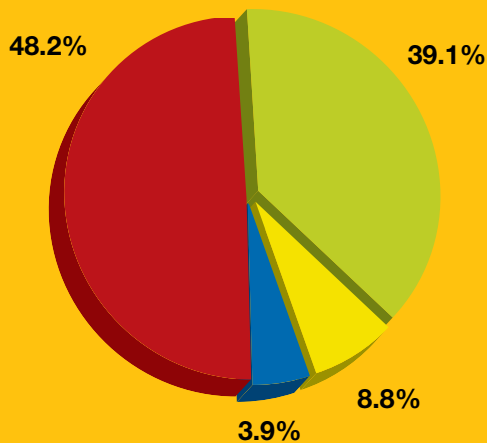

London Directory

48.2% 91.3%

48.2% of those surveyed prefer to use the 2007-2008 **Canpages™** London directory.

91.3% of those surveyed use the 2007-2008 **Canpages™** London directory.

USER PREFERENCE*

- CANPAGES™ London
- Bell - London and Area
- PhoneGuide - London / Middlesex County
- Other Directory

CANPAGES™ DIRECTORY USAGE**

- YES
- NO

October 2007 Ver-a-fast London phone directory market study

*Among respondents with a directory preference in the following directories: Canpages™ London, Bell - London and Area, PhoneGuide - London / Middlesex County, Other Directory.