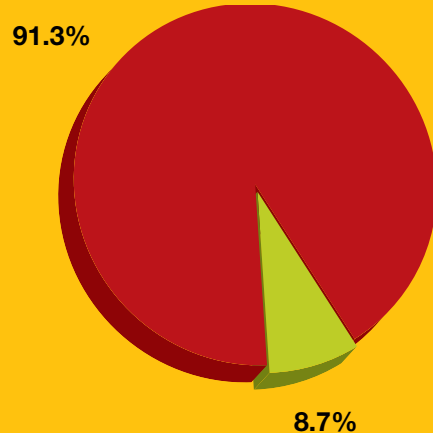

London Directory

48.2% 91.3%

48.2% of those surveyed prefer to use the 2007-2008 **Canpages™** London directory.

91.3% of those surveyed use the 2007-2008 **Canpages™** London directory.

USER PREFERENCE*

- CANPAGES™ London
- Bell - London and Area
- PhoneGuide - London / Middlesex County
- Other Directory

CANPAGES™ DIRECTORY USAGE**

- YES
- NO

October 2007 Ver-a-fast London phone directory market study

*Among respondents with a directory preference in the following directories: Canpages™ London, Bell - London and Area, PhoneGuide - London / Middlesex County, Other Directory.